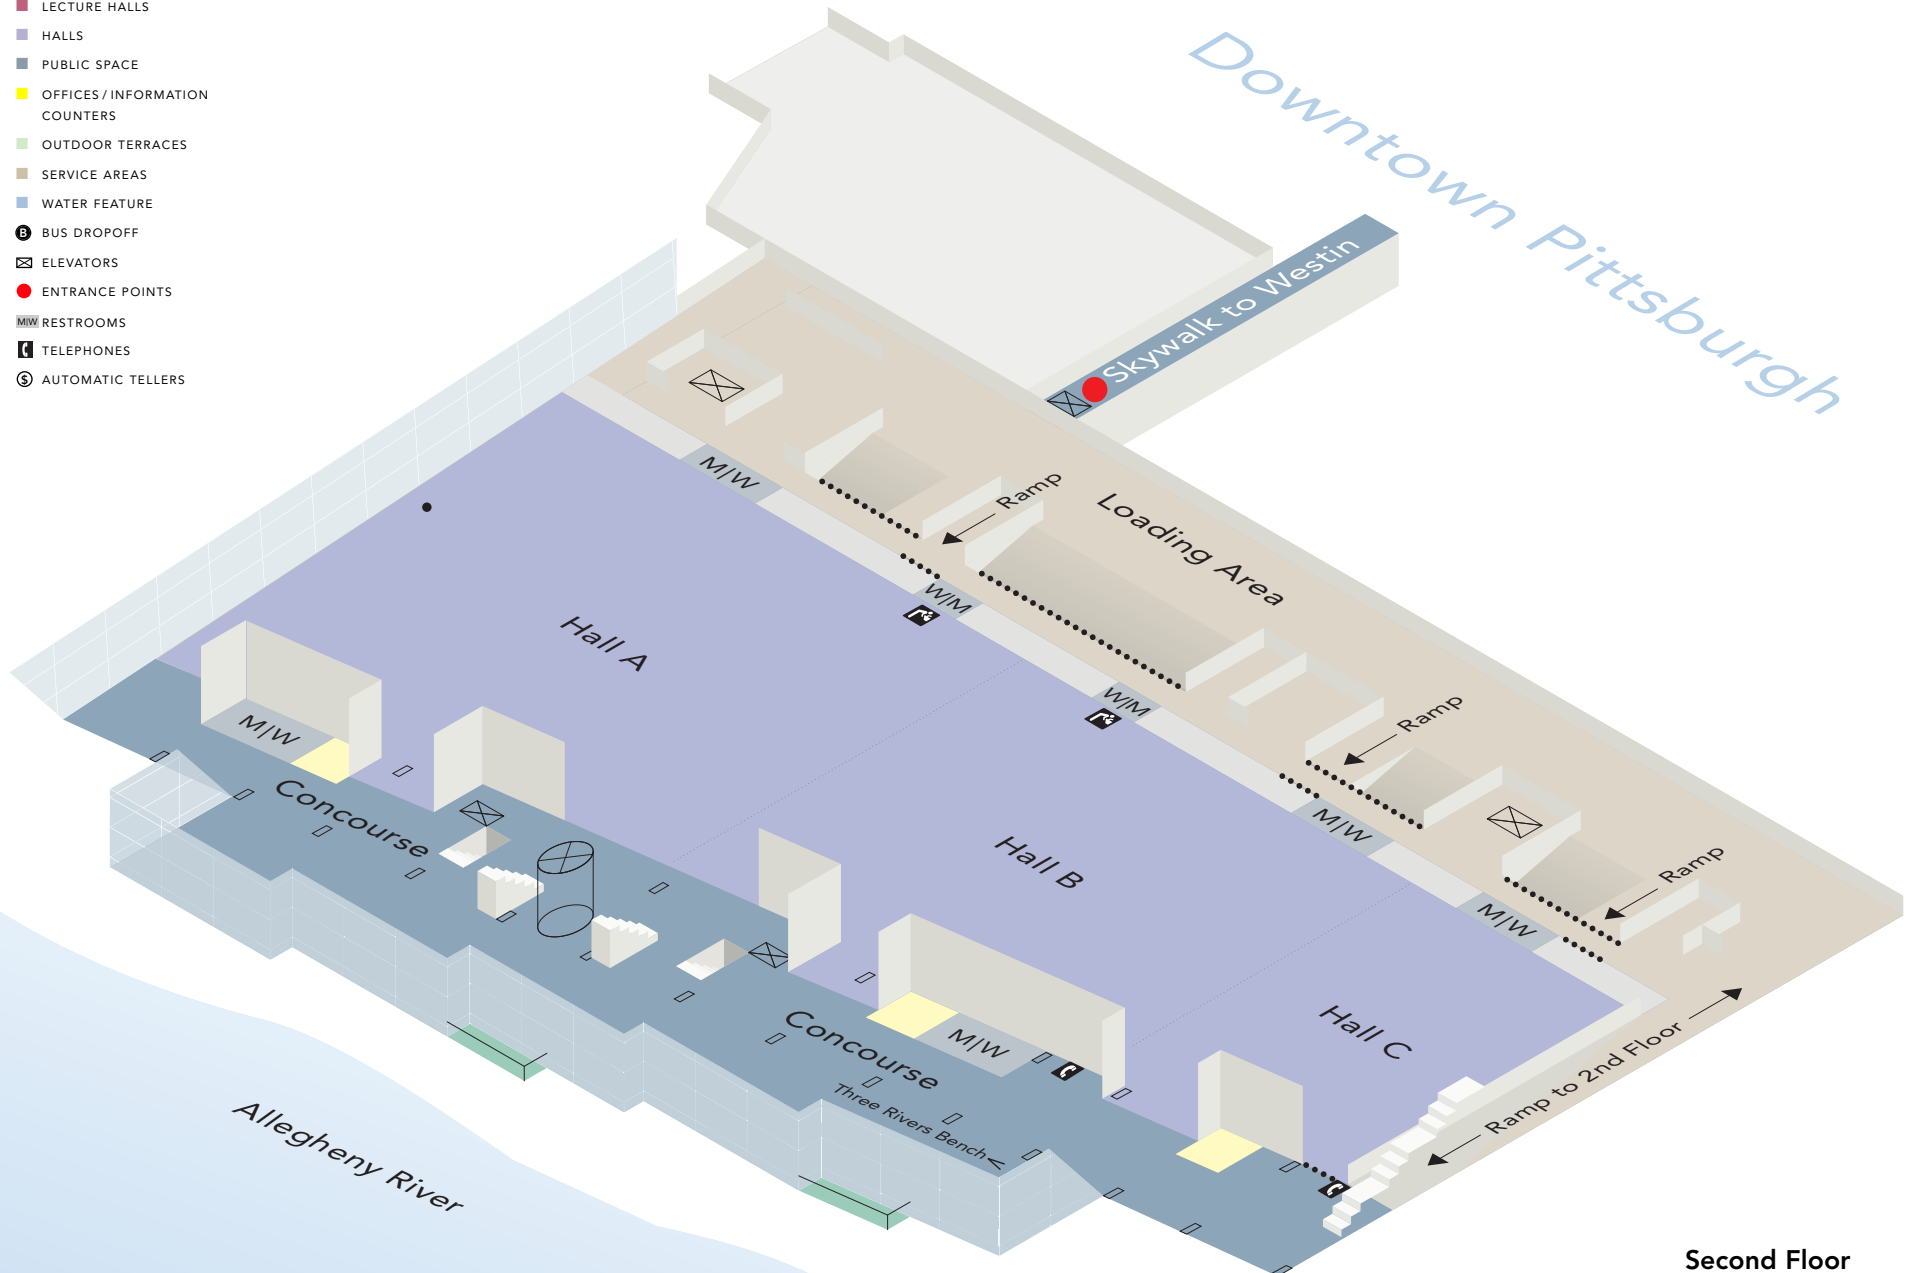

- MEETING ROOMS
- BALLROOM
- LECTURE HALLS
- HALLS
- PUBLIC SPACE
- OFFICES / INFORMATION COUNTERS
- OUTDOOR TERRACES
- SERVICE AREAS
- WATER FEATURE
- B BUS DROPOFF
- E ELEVATORS
- ENTRANCE POINTS
- M/W RESTROOMS
- T TELEPHONES
- A AUTOMATIC TELLERS

Downtown Pittsburgh

Allegheny River

Skywalk to Westin

Hall A

Hall B

Hall C

Concourse

Concourse

Loading Area

Ramp to 2nd Floor

Second Floor

Halls A, B, C

Concourse